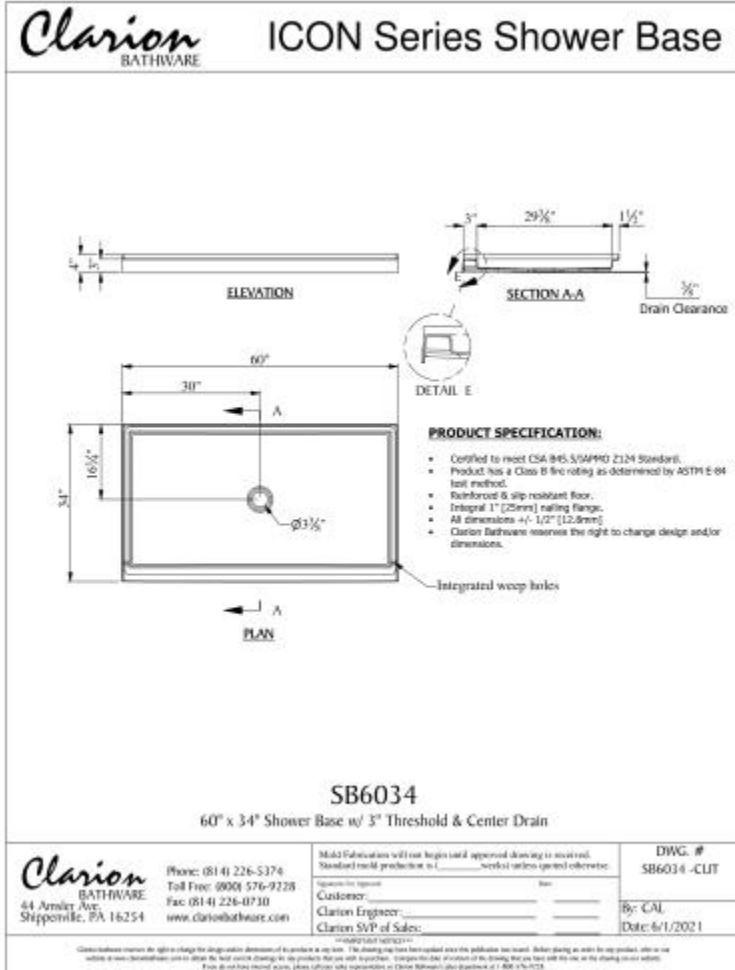

SB6034 60 x 34 AcrylX Alcove Shower Base

Model number:

CL030016

Dimensions: 60" x 34" x 4"

Installation:

Material: AcrylX™

Standard Features:

- NEW 2020 Icon series
- AcrylX™
- Water migration channel added
- Slip resistant floor
- Center drain

Certifications

CLARION products adhere to one or more of the following certifications:

SB6034 60 x 34 AcryIX Alcove Shower Base

Model number:

CL030016

Dimensions: 60" x 34" x 4"

Installation:

Material: AcryIX™

Dimensions

60 x 34 x 4 In.
(1524 x 101 x 863 mm)

Shape

Rectangular

Drain location:

Center

Project: _____

Contractor: _____